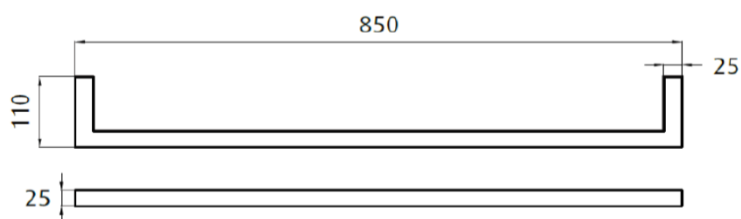

# Heated Single Towel Rail 850mm ROUND Brushed Stainless Steel PVD

Product Code: HLF8511RBR

Dimensions: 850(w) x 25(h) x 110(d) mm

## Features:

- Easy To Install
- Available in 3 PVD Finishes
- 304 Grade PVD Stainless Steel
- Low Voltage power design allows for installation almost anywhere in your bathroom.

Note: Manufacturing tolerances could cause variances of  $\pm 5$ mm.

## Additional Information:

- 12 Volt Electricity, 50Hz, 14 Watts
  - Available in 600mm wide
  - Right Hand Hard Wire Only
- Heated Single Rails Sold Individually
- Spacing Between Rails are 75mm or 150mm
- Minimum 2 – Maximum 4 Rails Per In Wall Fixing Kit.
- In Wall Fixing Kit MUST Be Purchased Separately (Code: H-FB)
- This rail should be installed in a landscape direction one on top of the other